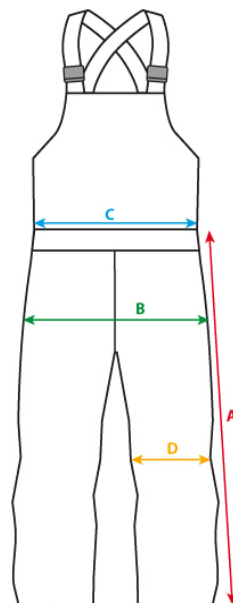

KIDS OUTERWEAR PANTS

MEDLER YOUTH - regular fit

	XS	S	M	L	XL
(A) LENGTH in cm (tolerance +/- 1 cm)	84	87	92	97	102
(B) 1/2 HIP CIRCUMFERENCE in cm (tolerance +/- 1,5 cm)	44	46	48	50	52
(C) 1/2 WAIST CIRCUMFERENCE in cm (tolerance +/- 1 cm)	33	35	37	39	41
(D) 1/2 KNEE CIRCUMFERENCE in cm (tolerance +/- 0,5 cm)	22	23	24	25	26